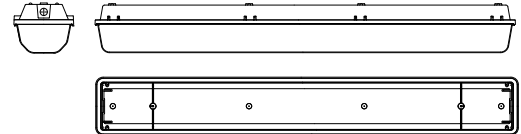

## SPECIFICATIONS

<b>Lumens:</b>	8,800 (nominal)	17,600 (nominal)
<b>Wattage:</b>	75	150
<b>Listed/Rated:</b>	UL, IP65, IP66, IP67, NEMA 4X, NSF	
<b>Color Temp:</b>	5000K	
<b>CRI:</b>	>82	
<b>Line Voltage:</b>	Universal 120-277V	
<b>Power Supply:</b>	11ft. Whip standard. Hardwire option.	
<b>Surge Protection:</b>	Integrated 2.5kV transient voltage protection	
<b>Ambient Operating Temperature:</b>	-40° to 40° C / -40° to 104° F	
<b>Environment:</b>	Wet rated	
<b>Lens:</b>	Opaque white. Other lenses available.	
<b>Mount:</b>	Optional ceiling mount, rigid mount or wire hanger with V-hook	
<b>Warranty:</b>	5-year Standard Limited	
<b>Manufacturer:</b>	Genesis Energy Technology	

ITEM	DESCRIPTION	IMAGE	APPLICATION
<b>RIGID MOUNT</b>	316 Stainless Steel or Zinc Plated HSLA		
<b>CEILING MOUNT</b>	Stainless Steel ceiling mount attaches directly to ceiling		
<b>WIRE HANGER WITH V-HOOK</b>	Stainless Steel V-hook		