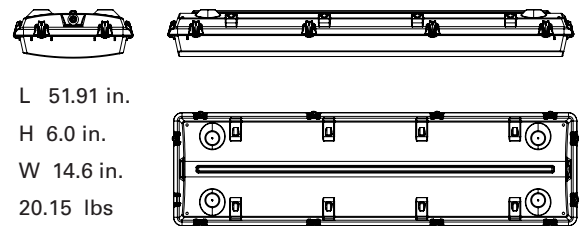

## SPECIFICATIONS

<b>Lumens:</b>	8,800 (nominal)	17,600 (nominal)
<b>Wattage:</b>	75	150
<b>Listed/Rated:</b>	UL, IP65, IP66, IP67, NEMA 4X, NSF	
<b>Color Temp:</b>	5000K	
<b>CRI:</b>	>82	
<b>Line Voltage:</b>	Universal 120-277V	
<b>Power Supply:</b>	11ft. Whip standard. Hardwire option.	
<b>Surge Protection:</b>	Integrated 2.5kV transient voltage protection	
<b>Ambient Operating Temperature:</b>	-40° to 40° C / -40° to 104° F	
<b>Environment:</b>	Wet rated	
<b>Lens:</b>	Opaque white. Other lenses available.	
<b>Mount:</b>	Optional ceiling mount, rigid mount or wire hanger with V-hook	
<b>Warranty:</b>	5-year Standard Limited	
<b>Manufacturer:</b>	Genesis Energy Technology	

ITEM	DESCRIPTION	IMAGE	APPLICATION
<b>RIGID MOUNT</b>	316 Stainless Steel or Zinc Plated HSLA		
<b>CEILING MOUNT</b>	Stainless Steel ceiling mount attaches directly to ceiling		
<b>WIRE HANGER WITH V-HOOK</b>	Stainless Steel V-hook		